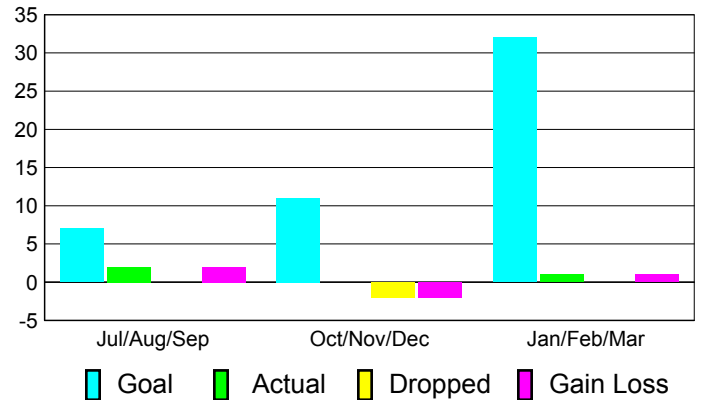

Membership Results 2010-2011

Goal, New, Dropped, Gain/Loss

Comparison of Membership Gain/Loss

Current Year Compared to the Previous Year