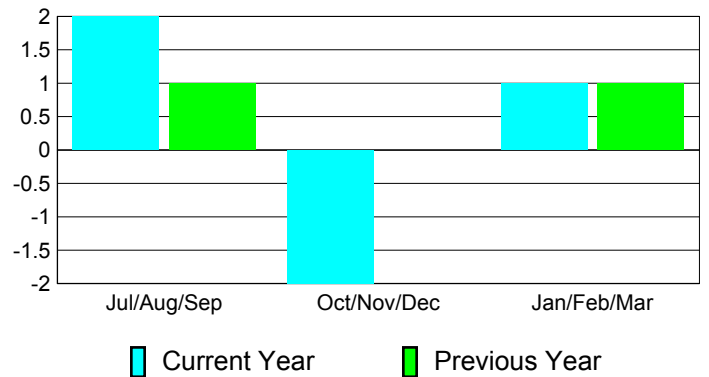

Goal, New, Dropped, Gain/Loss

Comparison of Club Gain/Loss

Current Year Compared to the Previous Year

YTD Status Quo Clubs 2010-2011

Status Quo Clubs Compared to Status Quo Members

MEMBERSHIP

**Membership Results
2010-2011**

**Membership
2009-2010**

Month	Net Memb Goal	Actual New Memb	Actual Dropped Memb	Gain/Loss of Memb	Gain/Loss of Memb
Jul/Aug/Sep	7	2	0	2	1
Oct/Nov/Dec	11	0	-2	-2	0
Jan/Feb/Mar	32	1	0	1	1
Totals	50	3	-2	1	2

Membership Results 2010-2011

Goal, New, Dropped, Gain/Loss

Comparison of Membership Gain/Loss

Current Year Compared to the Previous Year

Gender Comparison 2010-2011

Jul/Aug/Sep

Oct/Nov/Dec

Jan/Feb/Mar