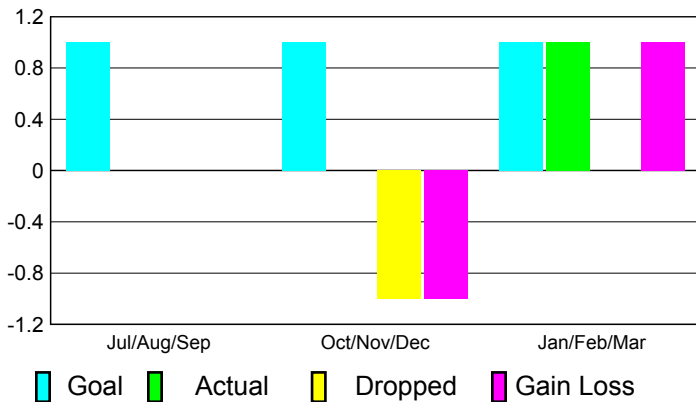

2010-2011 GMT Reports for District (or Undistricted) District 410 B REP OF SOUTH

GMT: **Robert B Fowler**

Location: **REP OF SOUTH AFRICA**

GMT CA: **6**

CLUBS

**Club Results
2010-2011**

**Clubs
2009-2010**

Month	New Club Goal	Actual New Clubs	Actual Dropped Clubs	Gain/Loss of Clubs	Gain/Loss of Clubs
Jul/Aug/Sep	1	0	0	0	0
Oct/Nov/Dec	1	0	-1	-1	0
Jan/Feb/Mar	1	1	0	1	0
Totals	3	1	-1	0	0

Club Results 2010-2011

Goal, New, Dropped, Gain/Loss

Comparison of Club Gain/Loss

Current Year Compared to the Previous Year