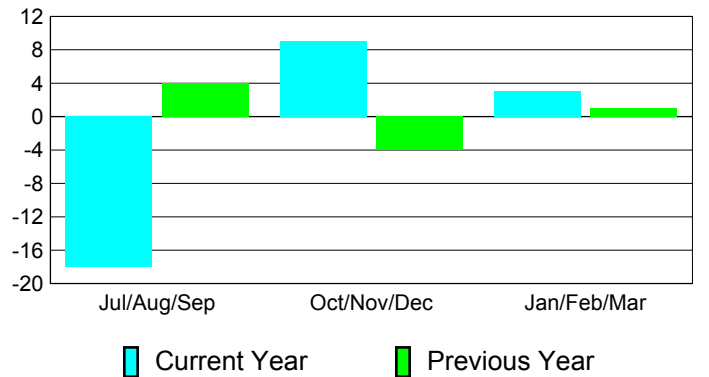

Goal, New, Dropped, Gain/Loss

Comparison of Club Gain/Loss

Current Year Compared to the Previous Year

YTD Status Quo Clubs 2010-2011

Status Quo Clubs Compared to Status Quo Members

MEMBERSHIP

**Membership Results
2010-2011**

**Membership
2009-2010**

Month	Net Memb Goal	Actual New Memb	Actual Dropped Memb	Gain/Loss of Memb	Gain/Loss of Memb
Jul/Aug/Sep	31	16	-34	-18	4
Oct/Nov/Dec	33	29	-20	9	-4
Jan/Feb/Mar	32	39	-36	3	1
Totals	96	84	-90	-6	1

Membership Results 2010-2011

Goal, New, Dropped, Gain/Loss

Comparison of Membership Gain/Loss

Current Year Compared to the Previous Year

Gender Comparison 2010-2011

Jul/Aug/Sep

Oct/Nov/Dec

Jan/Feb/Mar