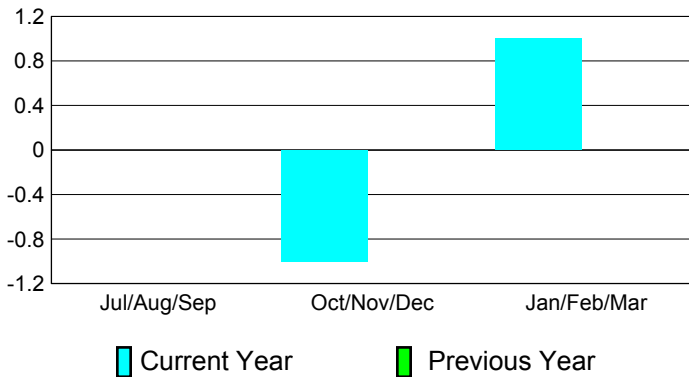

Month	New Club Goal	Actual New Clubs	Actual Dropped Clubs	Gain/Loss of Clubs	Gain/Loss of Clubs
Jul/Aug/Sep	1	0	0	0	0
Oct/Nov/Dec	1	0	-1	-1	0
Jan/Feb/Mar	1	1	0	1	0
Totals	3	1	-1	0	0

Club Results 2010-2011

Goal, New, Dropped, Gain/Loss

Comparison of Club Gain/Loss

Current Year Compared to the Previous Year

YTD Status Quo Clubs 2010-2011

Status Quo Clubs Compared to Status Quo Members

MEMBERSHIP

**Membership Results
2010-2011**