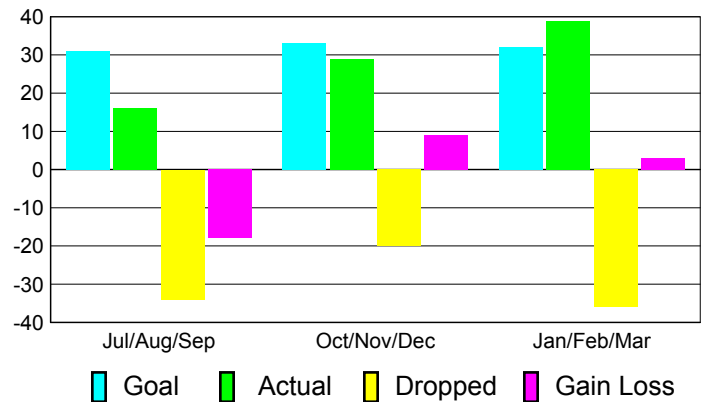

Membership Results 2010-2011

Goal, New, Dropped, Gain/Loss

Comparison of Membership Gain/Loss

Current Year Compared to the Previous Year